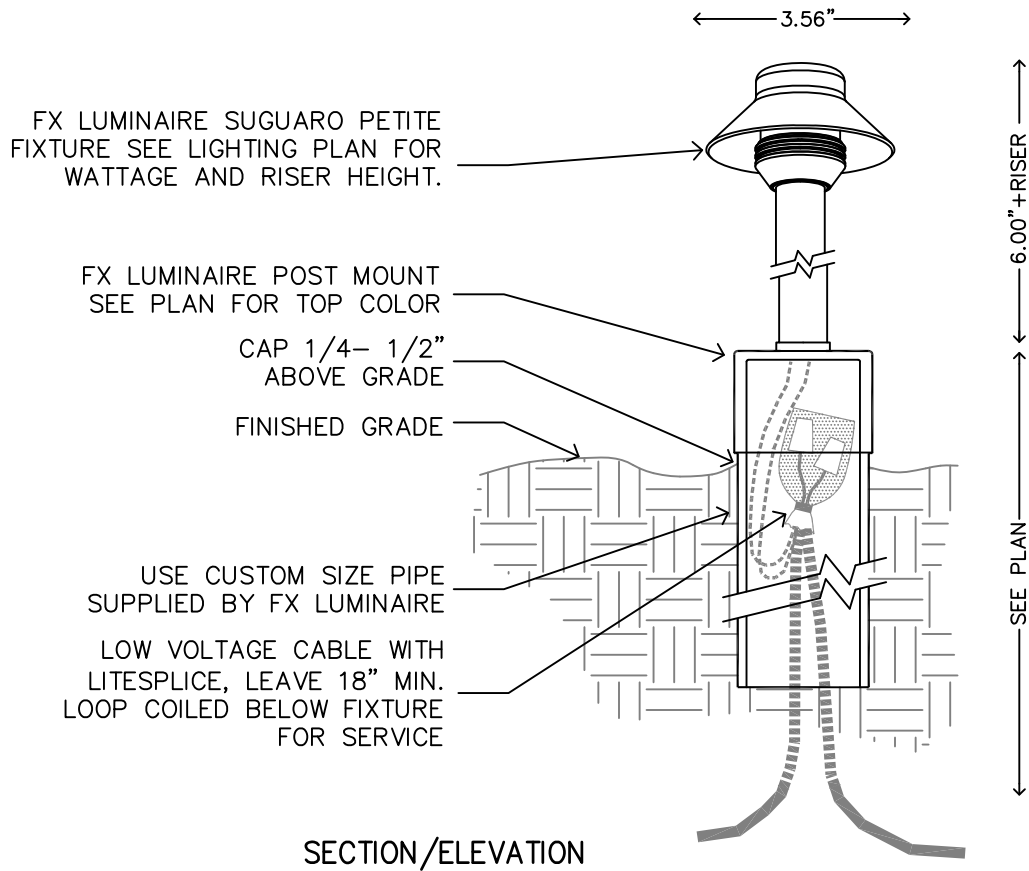

FX LUMINAIRE SUGUARO PETITE FIXTURE, AS WITH ANY PATH LIGHT LOCATE IN PLANTER AREAS ONLY. DO NOT INSTALL IN OPEN TURF AREAS WITHOUT FOOTER WITH PROTECTIVE PAD.

XX SAGUARO PETITE(SP)  
POST MOUNT

---

NOT TO SCALE FX LUMINAIRE DETAIL