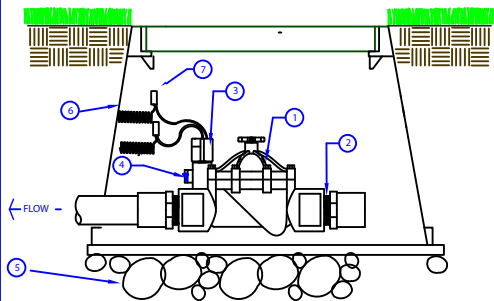

11000CR

- ① WEATHER[®]MATIC 21000DW SERIES
REMOTE CONTROL VALVE
- ② INSTALL THREADED MALE ADAPTER
WITH TEFLON TAPE / TYP.
- ③ SOLENOID
- ④ MANUAL BLEED LEVER
- ⑤ 3/4 inch GRAVEL
SUPPORT
- ⑥ RECTANGULAR
VALVE BOX
- ⑦ EXPANSION COIL AND
WATERPROOF CONNECTOR

CHOOSE VALVE OPTION FEATURES:

- * V21000DW IS ON KEY LAYER
- * THE VALVE IS ON THE VALVE LAYER
- * THESE INSTRUCTIONS ARE ON INSTRUCTION LAYER
- * CHOOSE EITHER RECTANGLE-VB
OR ROUND-VB FOR THE
APPROPRIATE LAYER.
- * CALLOUTS ON THE TEXT_BUBBLE LAYER

Weather  Matic

11000CR SERIES REMOTE CONTROL VALVE

NOT TO SCALE