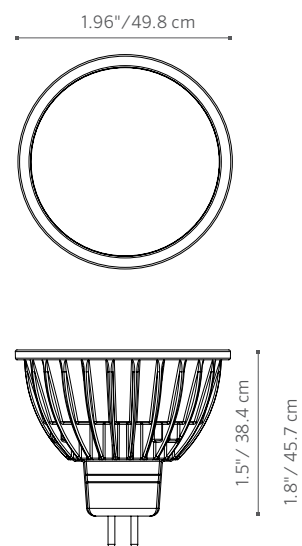

## ZD MR-16: LED Lamp

BASE:	GU5.3
HOUSING:	Die-cast zinc
INPUT VOLTAGE:	10 to 15V
LAMP LIFE:	40,000 hours
COLOR TEMPERATURE (CCT):	2700K and 3900K
BEAM ANGLES:	10° - Very narrow flood 25° - Narrow flood 35° - Flood 60° - Wide flood
COMPLIANCE:	UL, cUL, FCC, and RoHS
WARRANTY:	5 year limited

# ZD MR-16: LED Lamp

**MODEL CONFIGURATION:**

**MR-16** **ZD**

**Halogen Equivalent**

20 20W  
35 35W

**Color Temperature**

W Warm (2700K)  
C Cool (3900K)

**Beam Angle**

VN Very narrow (10°)  
NF Narrow flood (25°)  
FL Flood (35°)  
WF Wide flood (60°)

**FIELD INSTALLED OPTIONS: Order Individually**

- Hex Baffle** (250015260000)
- Recessor Ring** (RRMR16)
- Frosted Lens** (250015170000)
- Spread Lens** (250013550000)
- Solite Spread Lens** (250015240000)

**ORDERING INFORMATION:**

Model No.	Description	Watts	Equivalent Wattage	CCT	Beam Spread	Max Lumens	CBCP	CRI	Efficacy
<b>MR16ZD20WVN</b>	Very Narrow Flood	4.1	20W	2700K	10	270	4610	79	67
<b>MR16ZD20WNF</b>	Narrow Flood	4.1	20W	2700K	25	270	1690	79	67
<b>MR16ZD20WFL</b>	Flood	4.0	20W	2700K	35	260	750	80	65
<b>MR16ZD20WVF</b>	Wide Flood	4.0	20W	2700K	60	250	290	80	64
<b>MR16ZD20CVN</b>	Very Narrow Flood	4.1	20W	3900K	10	300	4590	83	74
<b>MR16ZD20CNF</b>	Narrow Flood	4.0	20W	3900K	25	315	1980	84	79
<b>MR16ZD20CFL</b>	Flood	4.1	20W	3900K	35	290	800	83	71
<b>MR16ZD20CVF</b>	Wide Flood	4.1	20W	3900K	60	290	490	84	70
<b>MR16ZD35WVN</b>	Very Narrow Flood	5.0	35W	2700K	10	365	3260	82	74
<b>MR16ZD35WNF</b>	Narrow Flood	5.0	35W	2700K	25	370	1600	82	75
<b>MR16ZD35WFL</b>	Flood	5.2	35W	2700K	35	335	840	82	65
<b>MR16ZD35WVF</b>	Wide Flood	4.9	35W	2700K	60	340	450	82	71
<b>MR16ZD35CVN</b>	Very Narrow Flood	5.2	35W	3900K	10	200	1920	83	39
<b>MR16ZD35CNF</b>	Narrow Flood	5.1	35W	3900K	25	365	1700	84	72
<b>MR16ZD35CFL</b>	Flood	5.1	35W	3900K	35	340	800	83	67
<b>MR16ZD35CVF</b>	Wide Flood	5.2	35W	3900K	60	350	520	83	69