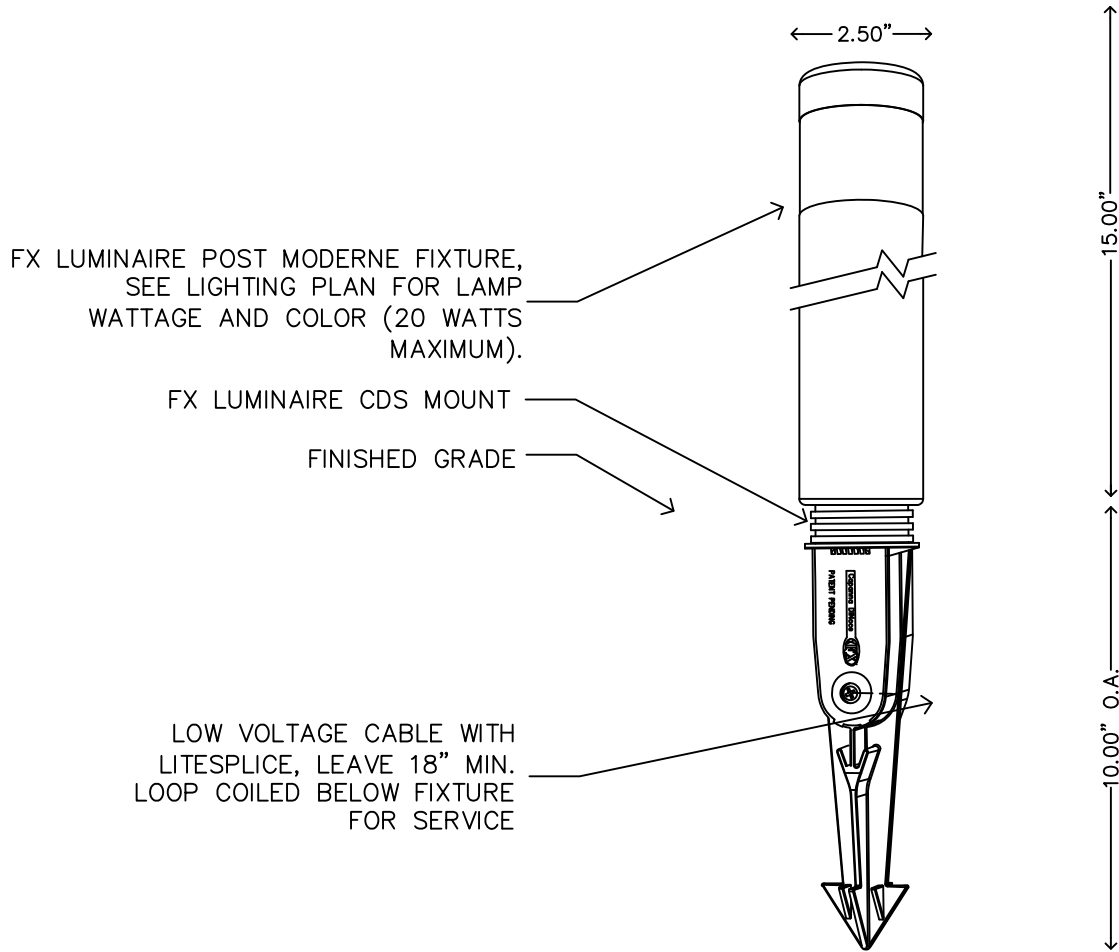

FX LUMINAIRE POST MODERNE FIXTURE, AS WITH ANY PATH LIGHT LOCATE IN PLANTER AREAS ONLY. AVOID PLACING IN OPEN EXPANSES OF TURF.

XX POST MODERNE(PM)
CDS MOUNT

NOT TO SCALE

FX LUMINAIRE DETAIL