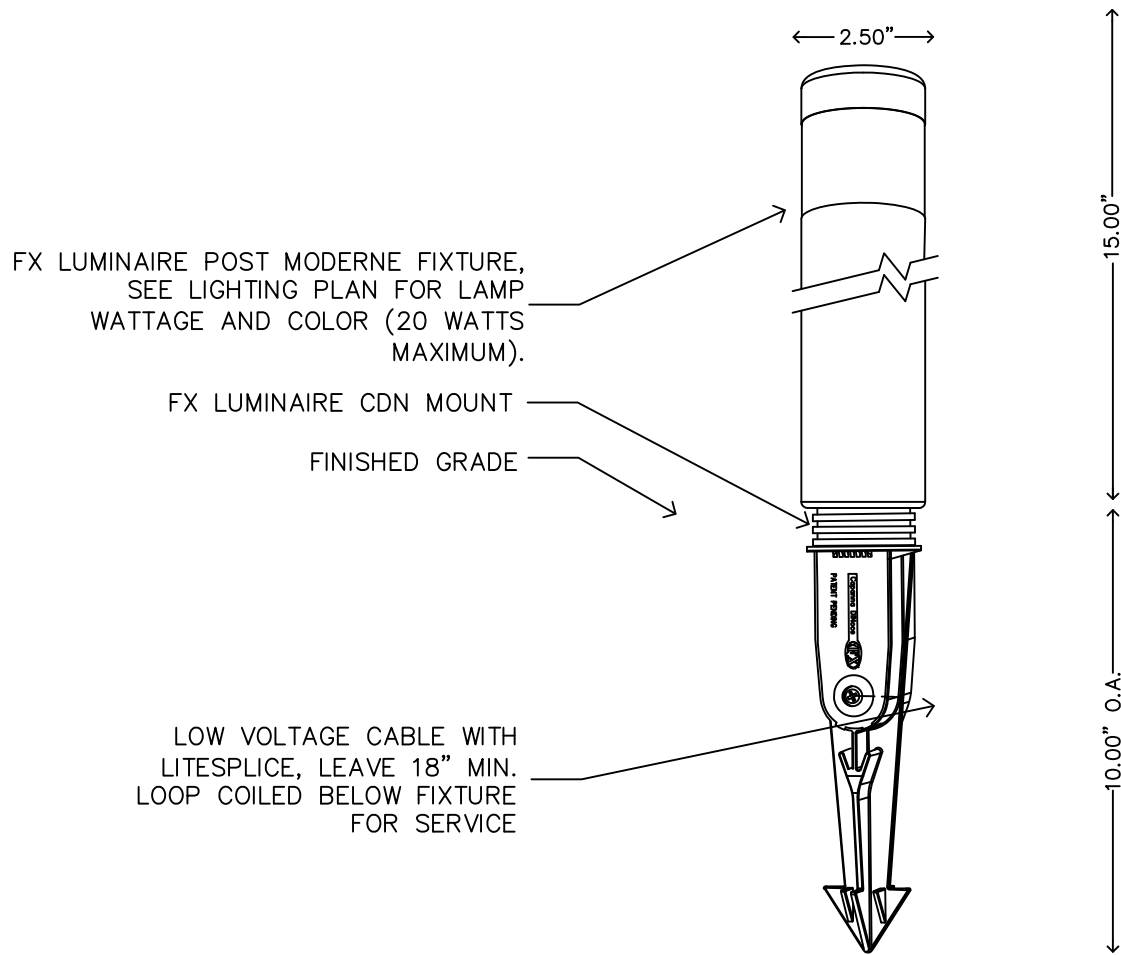

FX LUMINAIRE POST MODERNE FIXTURE, AS WITH ANY PATH LIGHT LOCATE IN PLANTER AREAS ONLY. AVOID PLACING IN OPEN EXPANSES OF TURF.

XX POST MODERNE(PM)
 CDN MOUNT

NOT TO SCALE

FX LUMINAIRE DETAIL