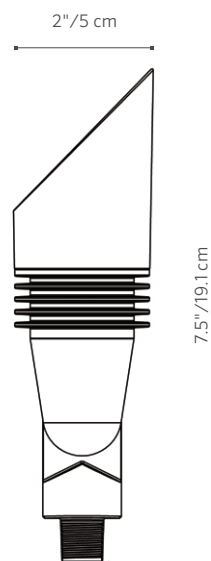

Similar in style to its bigger brother the NP, the FB fits nicely into smaller landscapes and tight spaces. Accommodating up to a 3 LED Board, the FB offers all the same up light benefits of the NP in a more compact package.

*(Use this number to size the transformer)

FB: Up Light

FACTORY INSTALLED OPTIONS: Order 1 + 2 (optional) + 3 + 4

Step	Description	Code
1	FIXTURE	FB
2	LUXOR OPTION	ZD, ZDC [†] (Color)
3	LAMP	1LED, 3LED, _____ [†]
4	FINISH	WG, FW, AL, BZ, DG, WI, SB, FB

FIELD INSTALLED OPTIONS: Order Individually

Mounts
Super Slot Spike (Included) (753900) 2" x 7"
Long Slot Spike (250015840000) 2.5" x 10"
SuperJ-Box (SJ-XX**) 2.5" x 12"
Post Mount (PM-XX**) 2.5" x 13"
Mini J-Box (MJ-050-XX**) 3.5" x 1.3"
TreeBox (TB-XX**) 5.4" x 1.9"
Gutter Mount (GM-SS) 4.0" x 4.0"
Wall Plate: 1-gang (WP-1G-050-XX**) 3.4" x 5.1"
Wall Plate: Round (WP-RD-050-XX**) 5.0" Diam.
Coupling: Straight (COUP-XX**) 1.3" x 2.0"
Coupling: 90-deg (ELBW-050-SS**) 1.3" x 2.0"
Coupling: T-mount (TMNT-050-XX**) 3.0" x 2.2"
Riser: Male Threaded (YY-R-XX) 0.8" Diam., ½ NPSM

Lens Accessories			
LENS OPTIONS	1LED	3LED	
Diffuser 18° (preassembled)	770600	771300	
Flood Lens 30-32° (1 notch)	1LEDFLENS	3LEDFLENS	
Wide Flood Lens 56-58° (2 notches)	1LEDWFLENS	3LEDWFLENS	
Hex Baffle MR-16 Size	250015260000	250015260000	
Linear Spread Lens MR-16 Size	250013550000	250013550000	
Solite Spread Lens MR-16 Size	250015240000	250015240000	