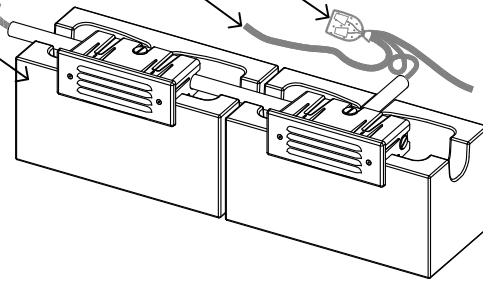

THE FX LOUVER MASSIMO IN ANY HORIZONTAL MOUNTING APPLICATION WITH SUPPLIED HARDWARE.

THE FX LUMINAIRE LOUVER MASSIMO INCORPORATES A LEVEL ADJUSTING FACEPLATE, TWO 10 WATT MAXIMUM LAMPS.

WATERPROOF SLEEVE END TO PREVENT WATER FROM SEEPING THROUGH THE WALL INTO THE LAMP HOUSING. LEAVE 12" SERVICE LOOP COILED INSIDE THE SLEEVE.

- FX LITESPLICE
- 12 GA MAINLINE CABLE
- BLUE OR GRAY ENT CONDUIT WITH STRANDED THHN WIRE SIZED TO MATCH WATTAGE LOAD.
- IF WALL IS STUCCOED OR COATED USE THE "REUSABLE CONSTRUCTION" COVER TO KEEP CAVITY CLEAN AND CLEAR OF DEBRIS.

THIS FIXTURE IS DESIGNED FOR DOWN LIGHTING ONLY. DO NOT USE IN UP LIGHT POSITION.

SECTION/ELEVATION

XX

LOUVER MASSIMO(LM)

CONCRETE WALL MOUNT

NOT TO SCALE

FX LUMINAIRE DETAIL