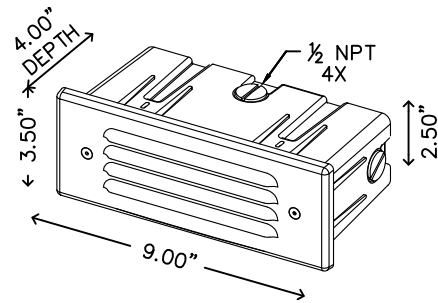

THE FX LOUVER MASSIMO IN ANY HORIZONTAL MOUNTING APPLICATION WITH SUPPLIED HARDWARE.

THE FX LUMINAIRE LOUVER MASSIMO INCORPORATES A LEVEL ADJUSTING FACEPLATE, TWO 10 WATT MAXIMUM LAMPS.

WATERPROOF SLEEVE END TO PREVENT WATER FROM SEEPING THROUGH THE WALL INTO THE LAMP HOUSING. LEAVE 12" SERVICE LOOP COILED INSIDE THE SLEEVE.

- FX LITESPLICE
- 12 GA MAINLINE CABLE
- BLUE OR GRAY ENT CONDUIT WITH STRANDED THHN WIRE SIZED TO MATCH WATTAGE LOAD.
- IF WALL IS STUCCOED OR COATED USE THE "REUSABLE CONSTRUCTION" COVER TO KEEP CAVITY CLEAN AND CLEAR OF DEBRIS.

THIS FIXTURE IS DESIGNED FOR DOWN LIGHTING ONLY. DO NOT USE IN UP LIGHT POSITION.

SECTION/ELEVATION

XX

LOUVER MASSIMO(LM)

CONCRETE WALL MOUNT

NOT TO SCALE

FX LUMINAIRE DETAIL