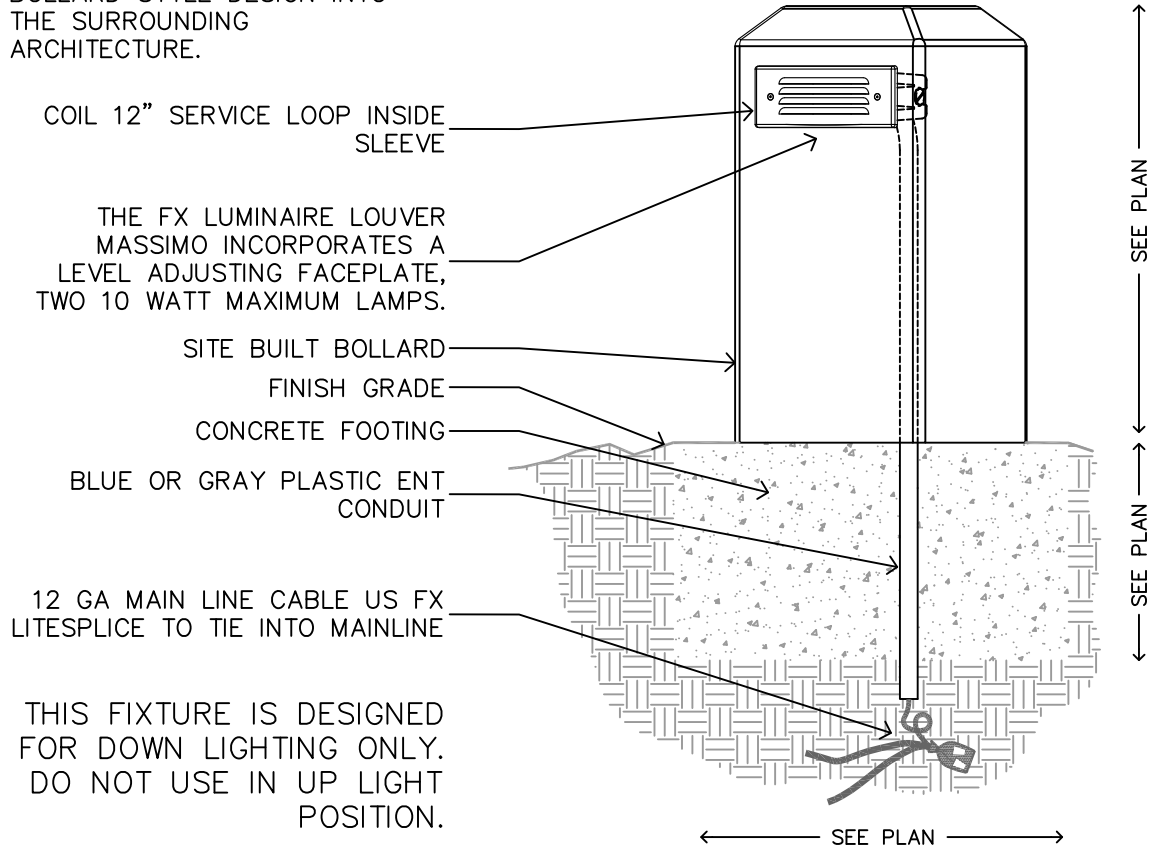

THE FX LUMINAIRE LOUVER MASSIMO WITH THE BOLLARD MOUNT IS PERFECT FOR COMMERCIAL TURF OR RESORT APPLICATIONS WHERE A GLARE FREE, LOW MAINTENANCE PATHLITE IS DESIRED. THE BOLLARD STYLE DESIGN INTO THE SURROUNDING ARCHITECTURE.

SECTION/ELEVATION

XX LOUVER MASSIMO(LM)
BOLLARD MOUNT

NOT TO SCALE FX LUMINAIRE DETAIL